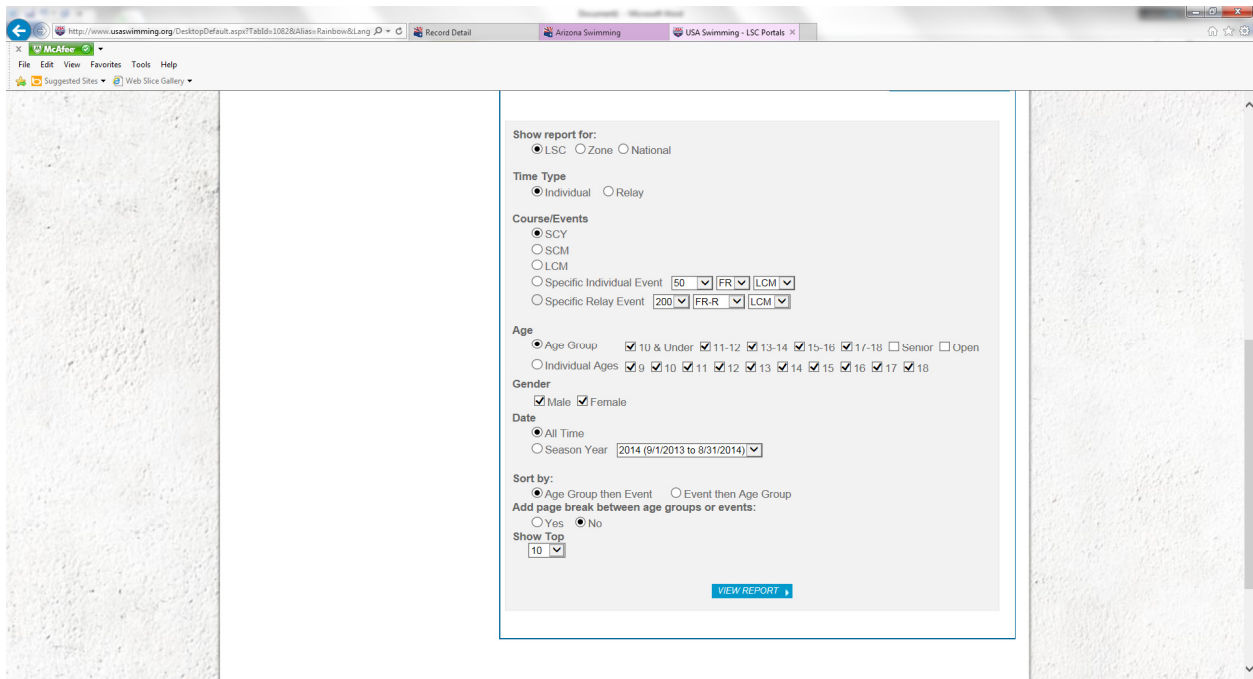

# Instructions for Finding Top Arizona rankings on the USA Swimming website.

Once directed here from the AZSI Records and Ranking page:

Click on the tab furthest to the right labeled “Reports”.

Once in “Reports”, go to the Top Times Report located at the bottom of the selection.

Once in the Top Times Report, select options that fit what you are looking for. We recommend that you use “Season Year” for date so that you get the most current report.

SCY= Short Course Yards

SCM= Short Course Meters